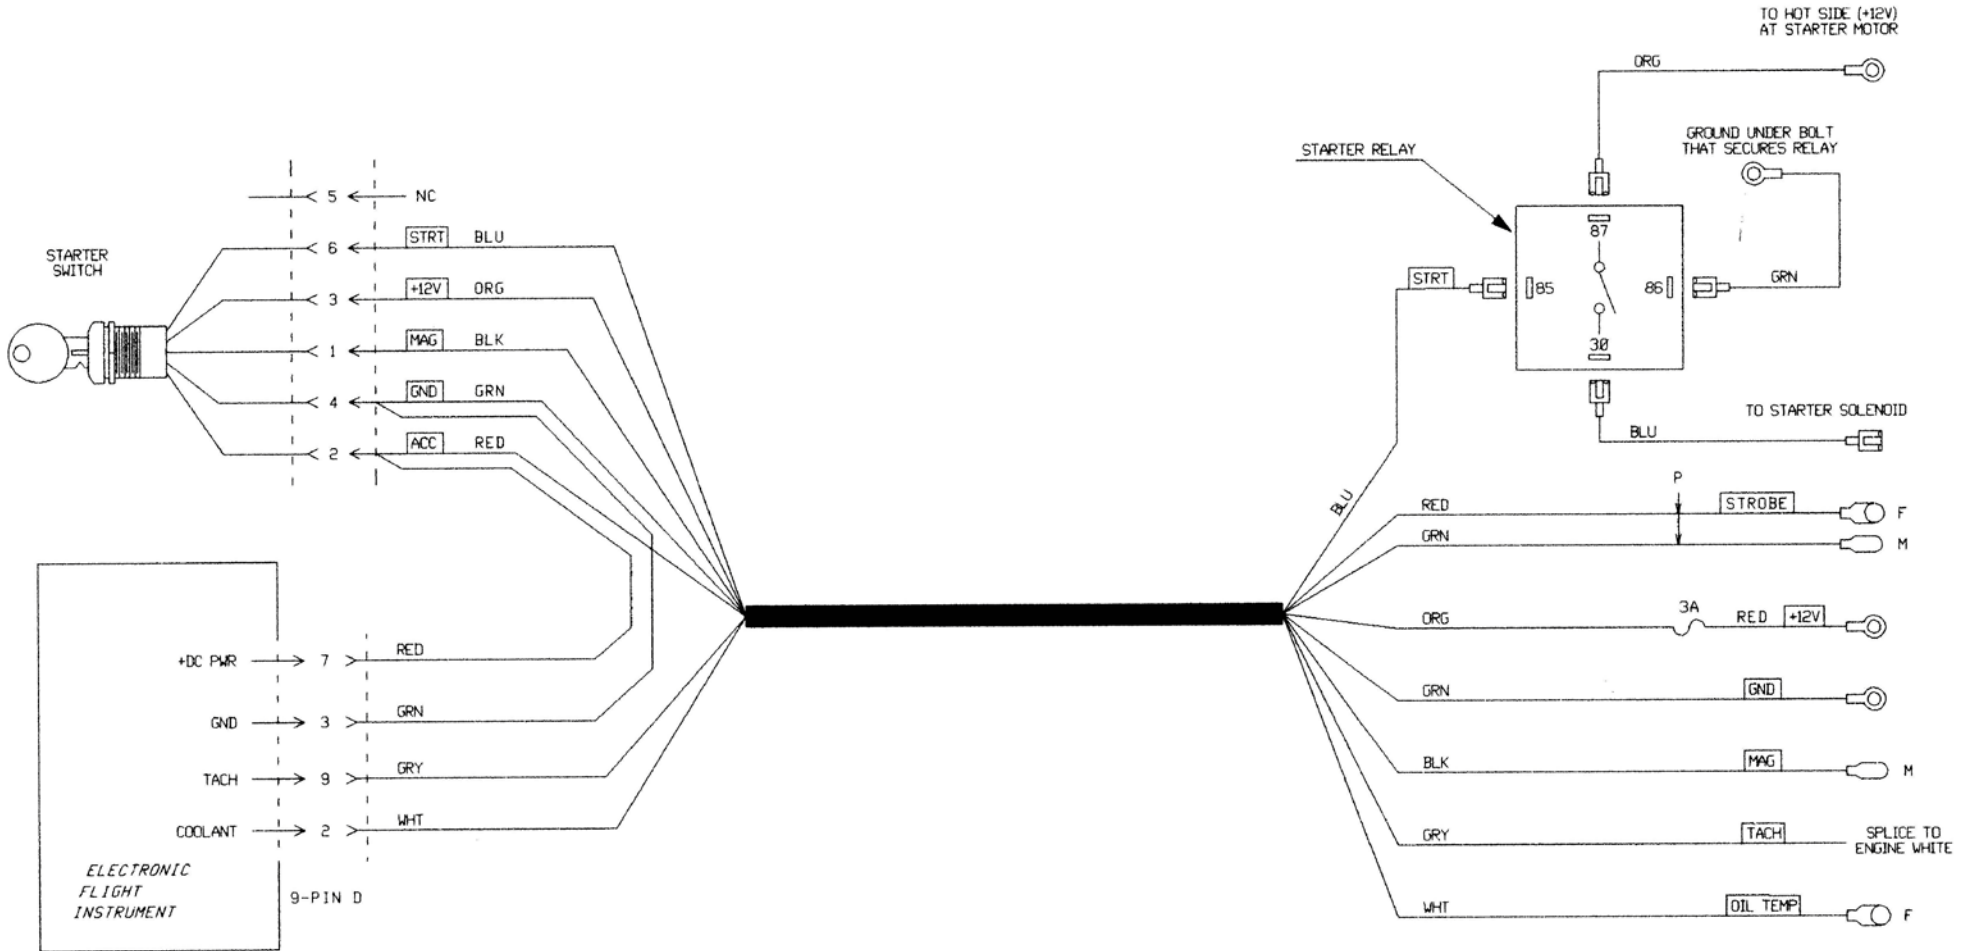

Wiring Harness with EFI Green Eagle DFX 61 Engine

Harness is For Green Eagle DFX 61 with EFI (Electronic Flight Panel)